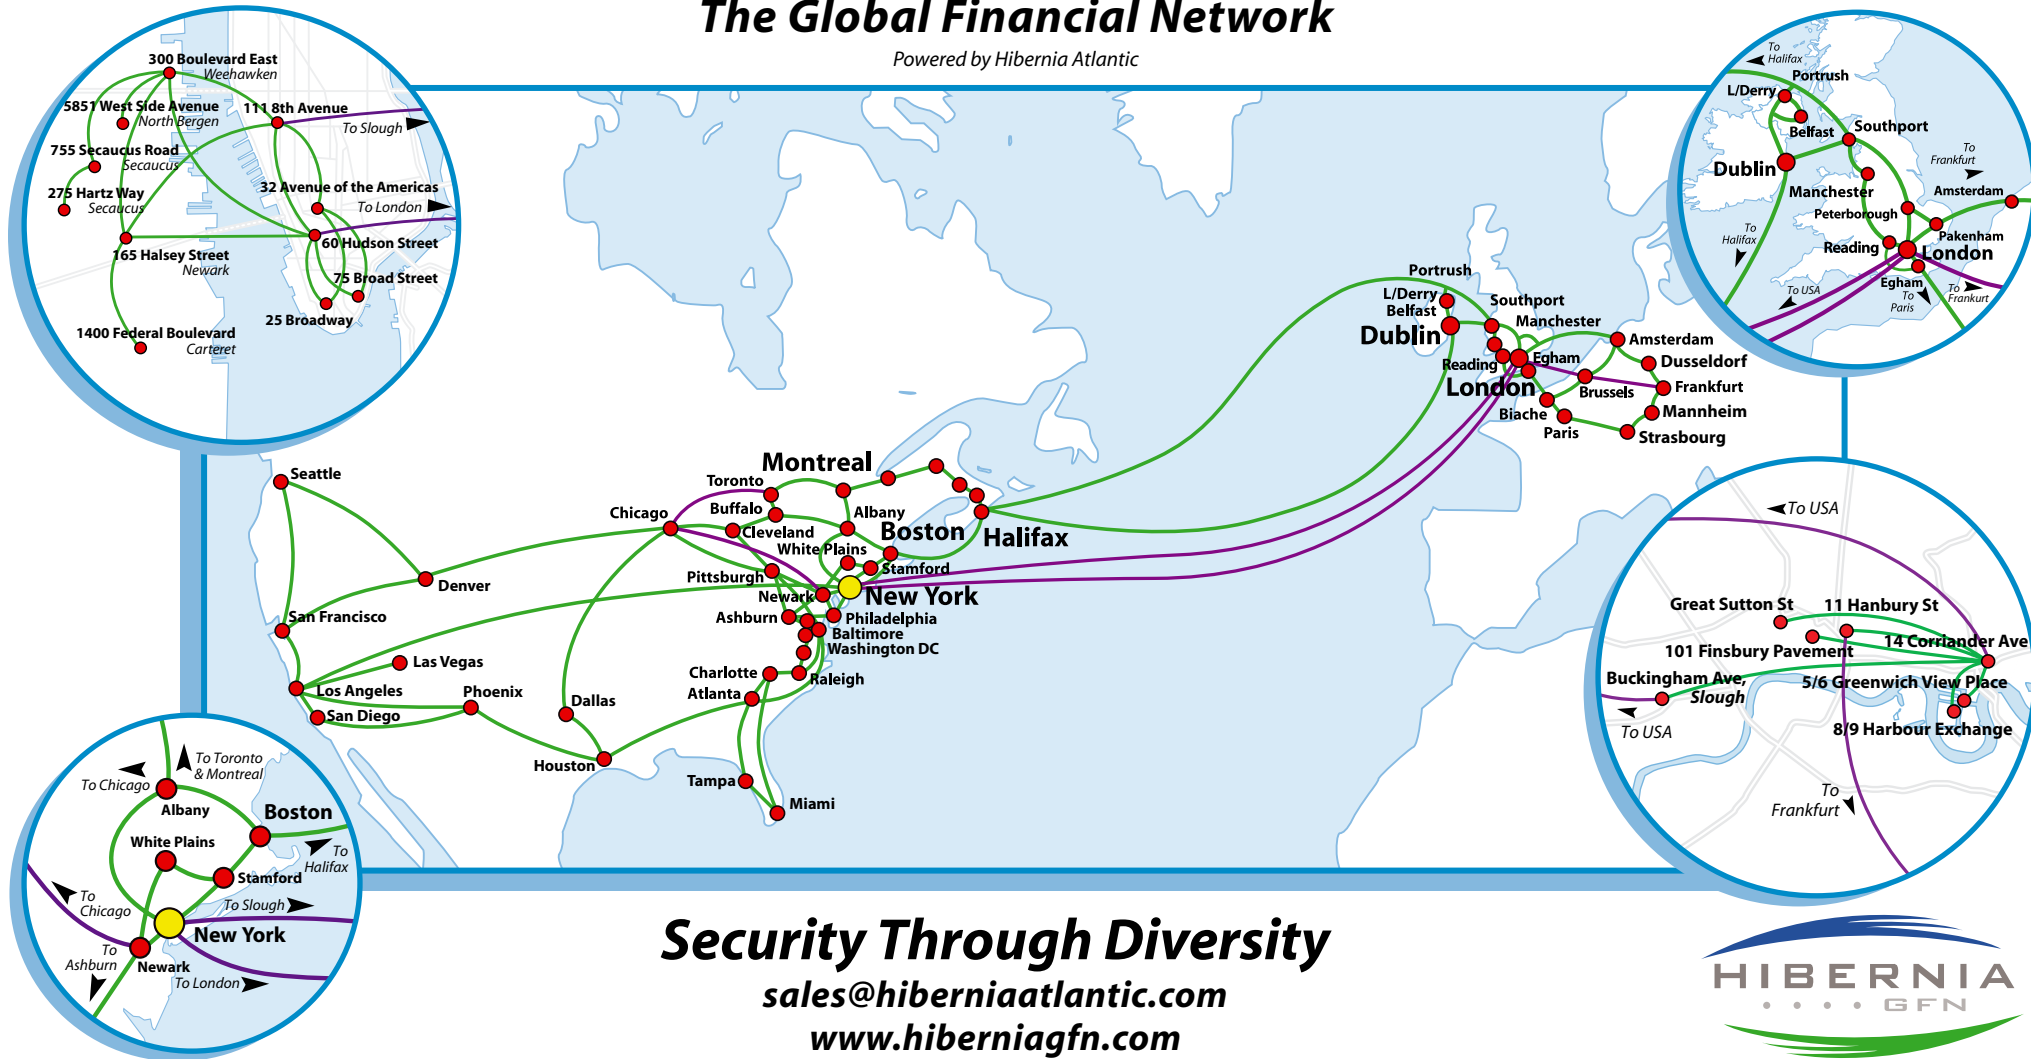

The Global Financial Network

Powered by Hibernia Atlantic

Security Through Diversity

sales@hiberniaatlantic.com

www.hiberniagfn.com

Hibernia's Global Financial Network (GFN) is one of the most resilient, reliable and fastest next generation multi-gigabit ultra low latency networks serving the financial community, including global broker dealers, hedge funds, and capital markets across the U.S., Canada, Europe, the Pacific Rim and beyond. GFN offers rapid installation, with industry-leading, 5-day turnaround time, from signature to service, or 1 month free guaranteed.

Join the GFN network at any of the entry points below:

CANADA

- 875 Rue St. Antoine West Montréal
- 625 Blvd. René Lévesque West Montréal
- 1250 Blvd. René Lévesque West Montréal
- 800 Victoria Square Montréal
- 3500 Steeles Avenue East Ontario
- 130 King Street West Toronto
- 151 Front Street Toronto

UNITED STATES

- 5 Riverbend Stamford, CT
- 1351 Washington Boulevard Stamford, CT
- 677 Washington Blvd Stamford, CT
- 111 North Canal Chicago, IL
- 175 West Jackson Chicago, IL
- 350 East Cermak Road Chicago, IL
- 400 South LaSalle Chicago, IL
- 1 Summer Street Boston, MA
- 601 Congress Boston, MA

EUROPE

- Trakehner Str. 6 Frankfurt, Germany
- Frisstr. 26 Frankfurt, Germany
- J. Huizingalaan 759 Amsterdam, Netherlands
- Zuidoost, Kuiperbergweg 13 Amsterdam, Netherlands

sales@hiberniaatlantic.com ■ www.hiberniagfn.com