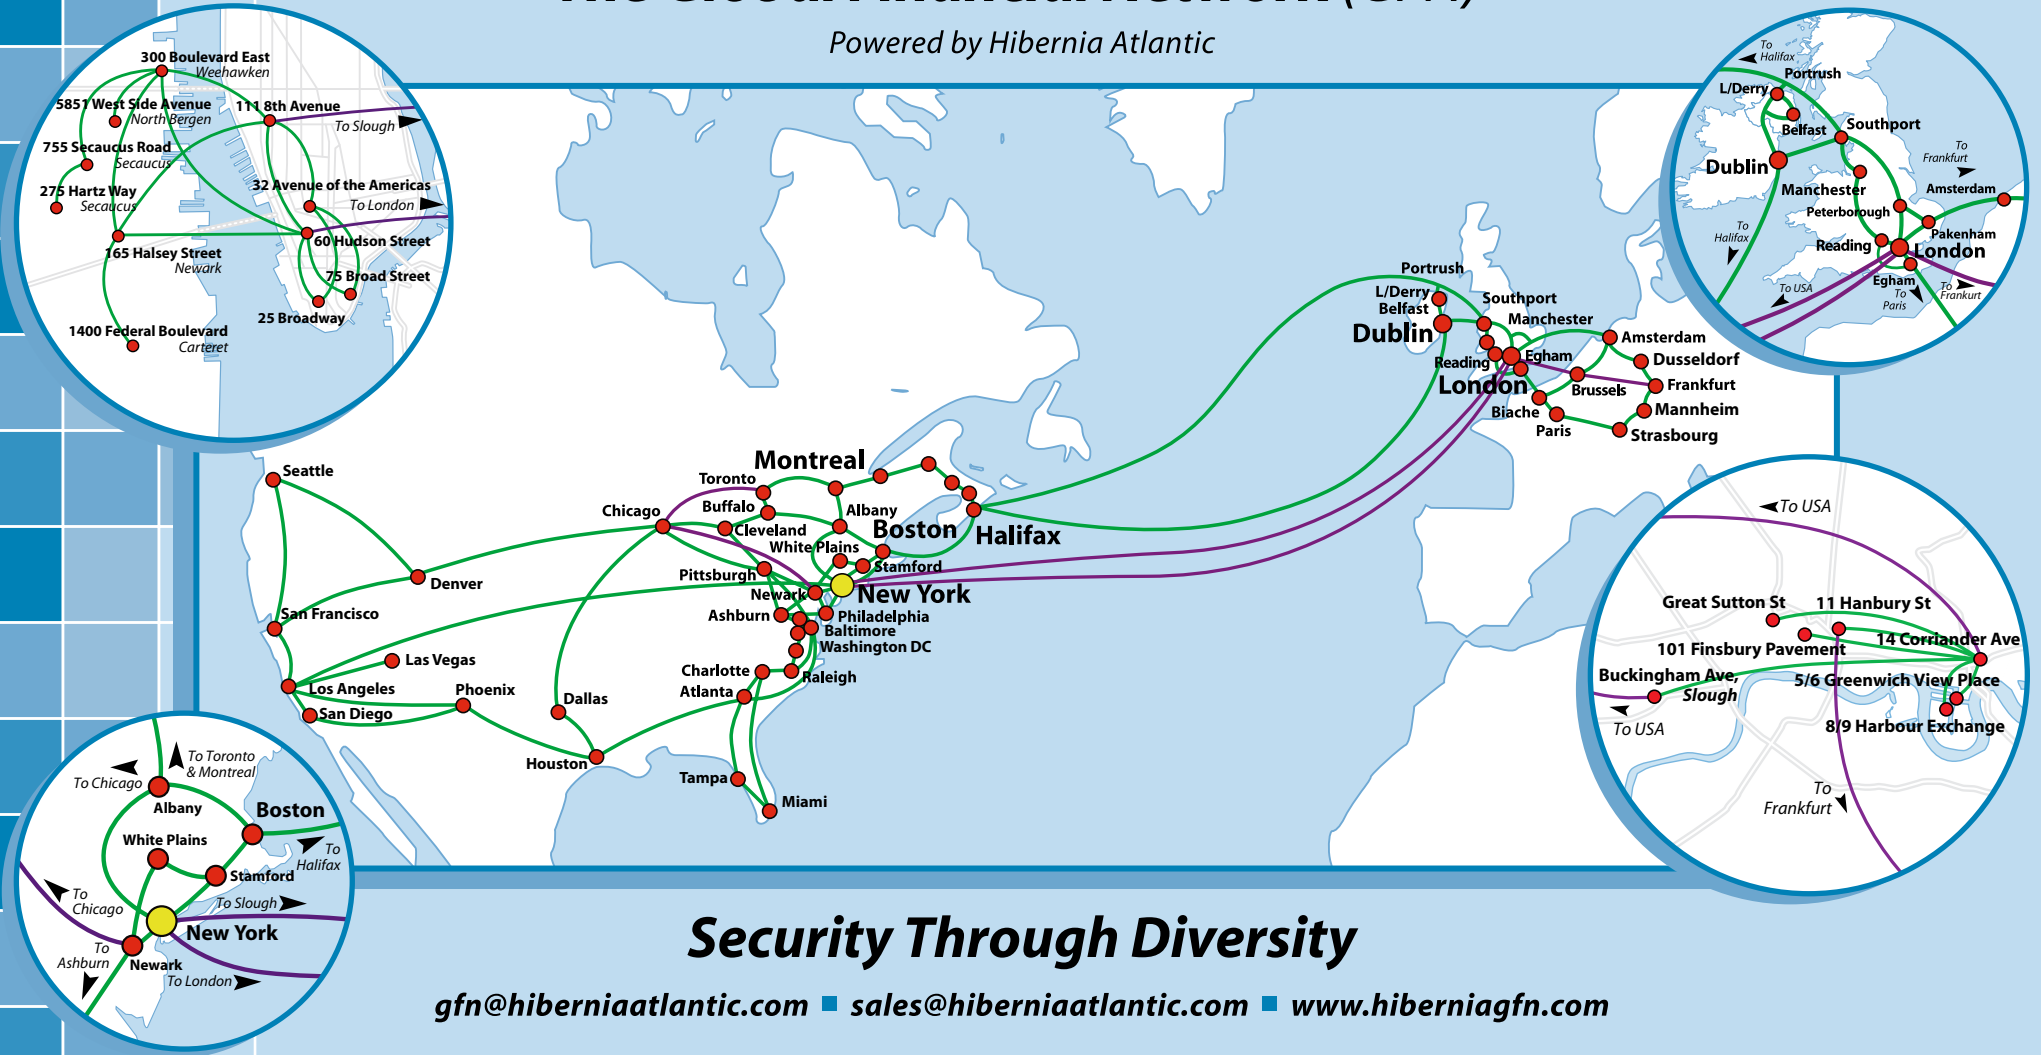

The Global Financial Network (GFN)

Powered by Hibernia Atlantic

Security Through Diversity

gfn@hiberniaatlantic.com ■ sales@hiberniaatlantic.com ■ www.hiberniagfn.com

Hibernia's Global Financial Network (GFN) is one of the most resilient, reliable and fastest next generation multi-gigabit ultra low latency networks serving the financial community, including global broker dealers, hedge funds, and capital markets across the U.S., Canada, Europe, the Pacific Rim and beyond. GFN offers rapid installation, with industry-leading, 5-day turnaround time, from signature to service, or 1 month free guaranteed.